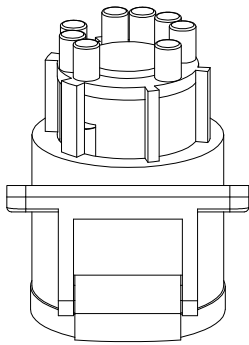

Diritti riservati All rights reserved

dimensions in mm	PE 1673 PI bulkhead mounting housings, sockets, 2 poles + PE, 16A	Scale 1:2	
Date 18/05/17			
Sign. C. Mainini			