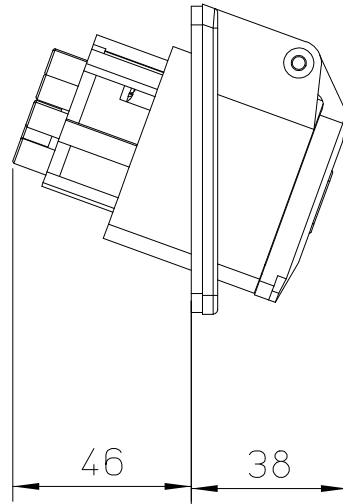

Diritti riservati All rights reserved

dimensions in mm	PE 1673 PI bulkhead mounting housings, sockets, 2 poles + PE, 16A	Scale 1:2	
Date 18/05/17			
Sign. C. Mainini			