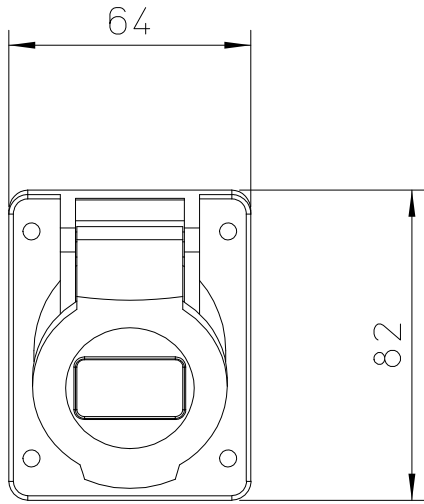

Diritti riservati All rights reserved

dimensions in mm	PE 1673 PI bulkhead mounting housings, sockets, 2 poles + PE, 16A	Scale 1:2	
Date 18/05/17			
Sign. C. Mainini			