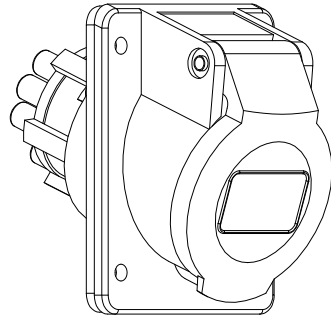

Diritti riservati All rights reserved

dimensions in mm	PE 1673 PI bulkhead mounting housings, sockets, 2 poles + PE, 16A	Scale 1:2	
Date 18/05/17			
Sign. C. Mainini			