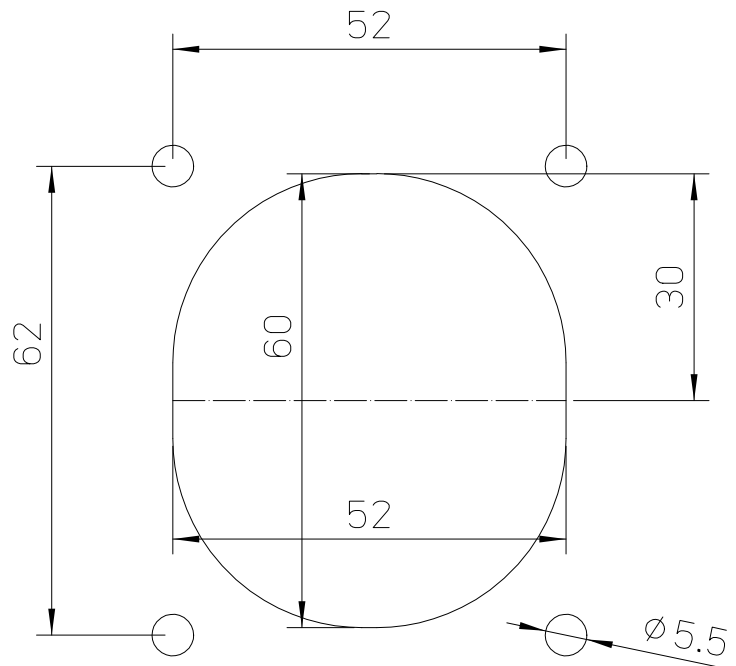

Diritti riservati All rights reserved

dimensions in mm	PE 1673 PI bulkhead mounting housings, sockets, 2 poles + PE, 16A	Scale 1:2	
Date 18/05/17			
Sign. C. Mainini			